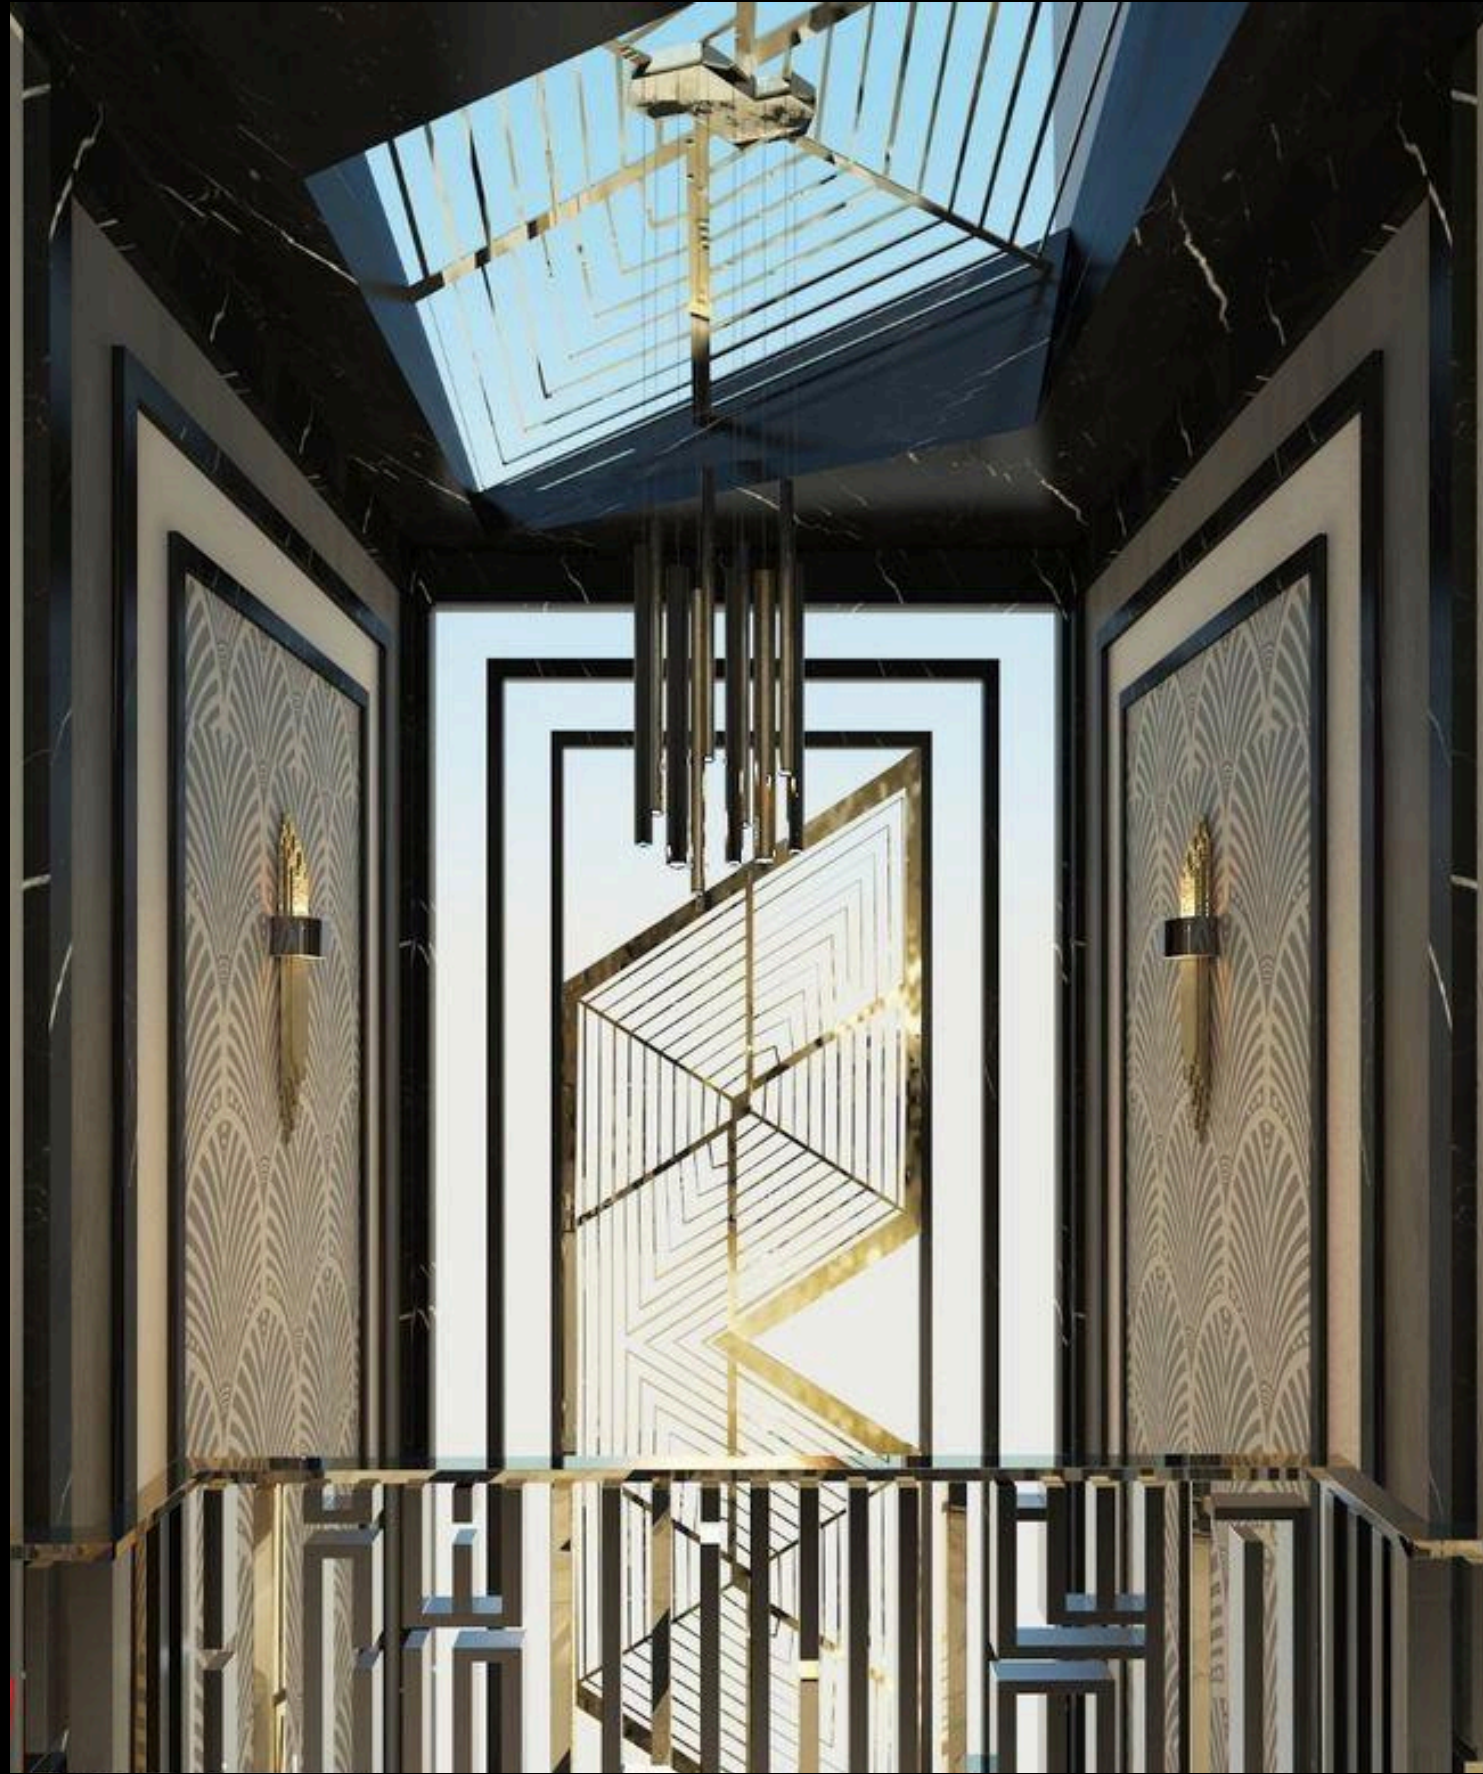

EL-SHEROUQ VILLA