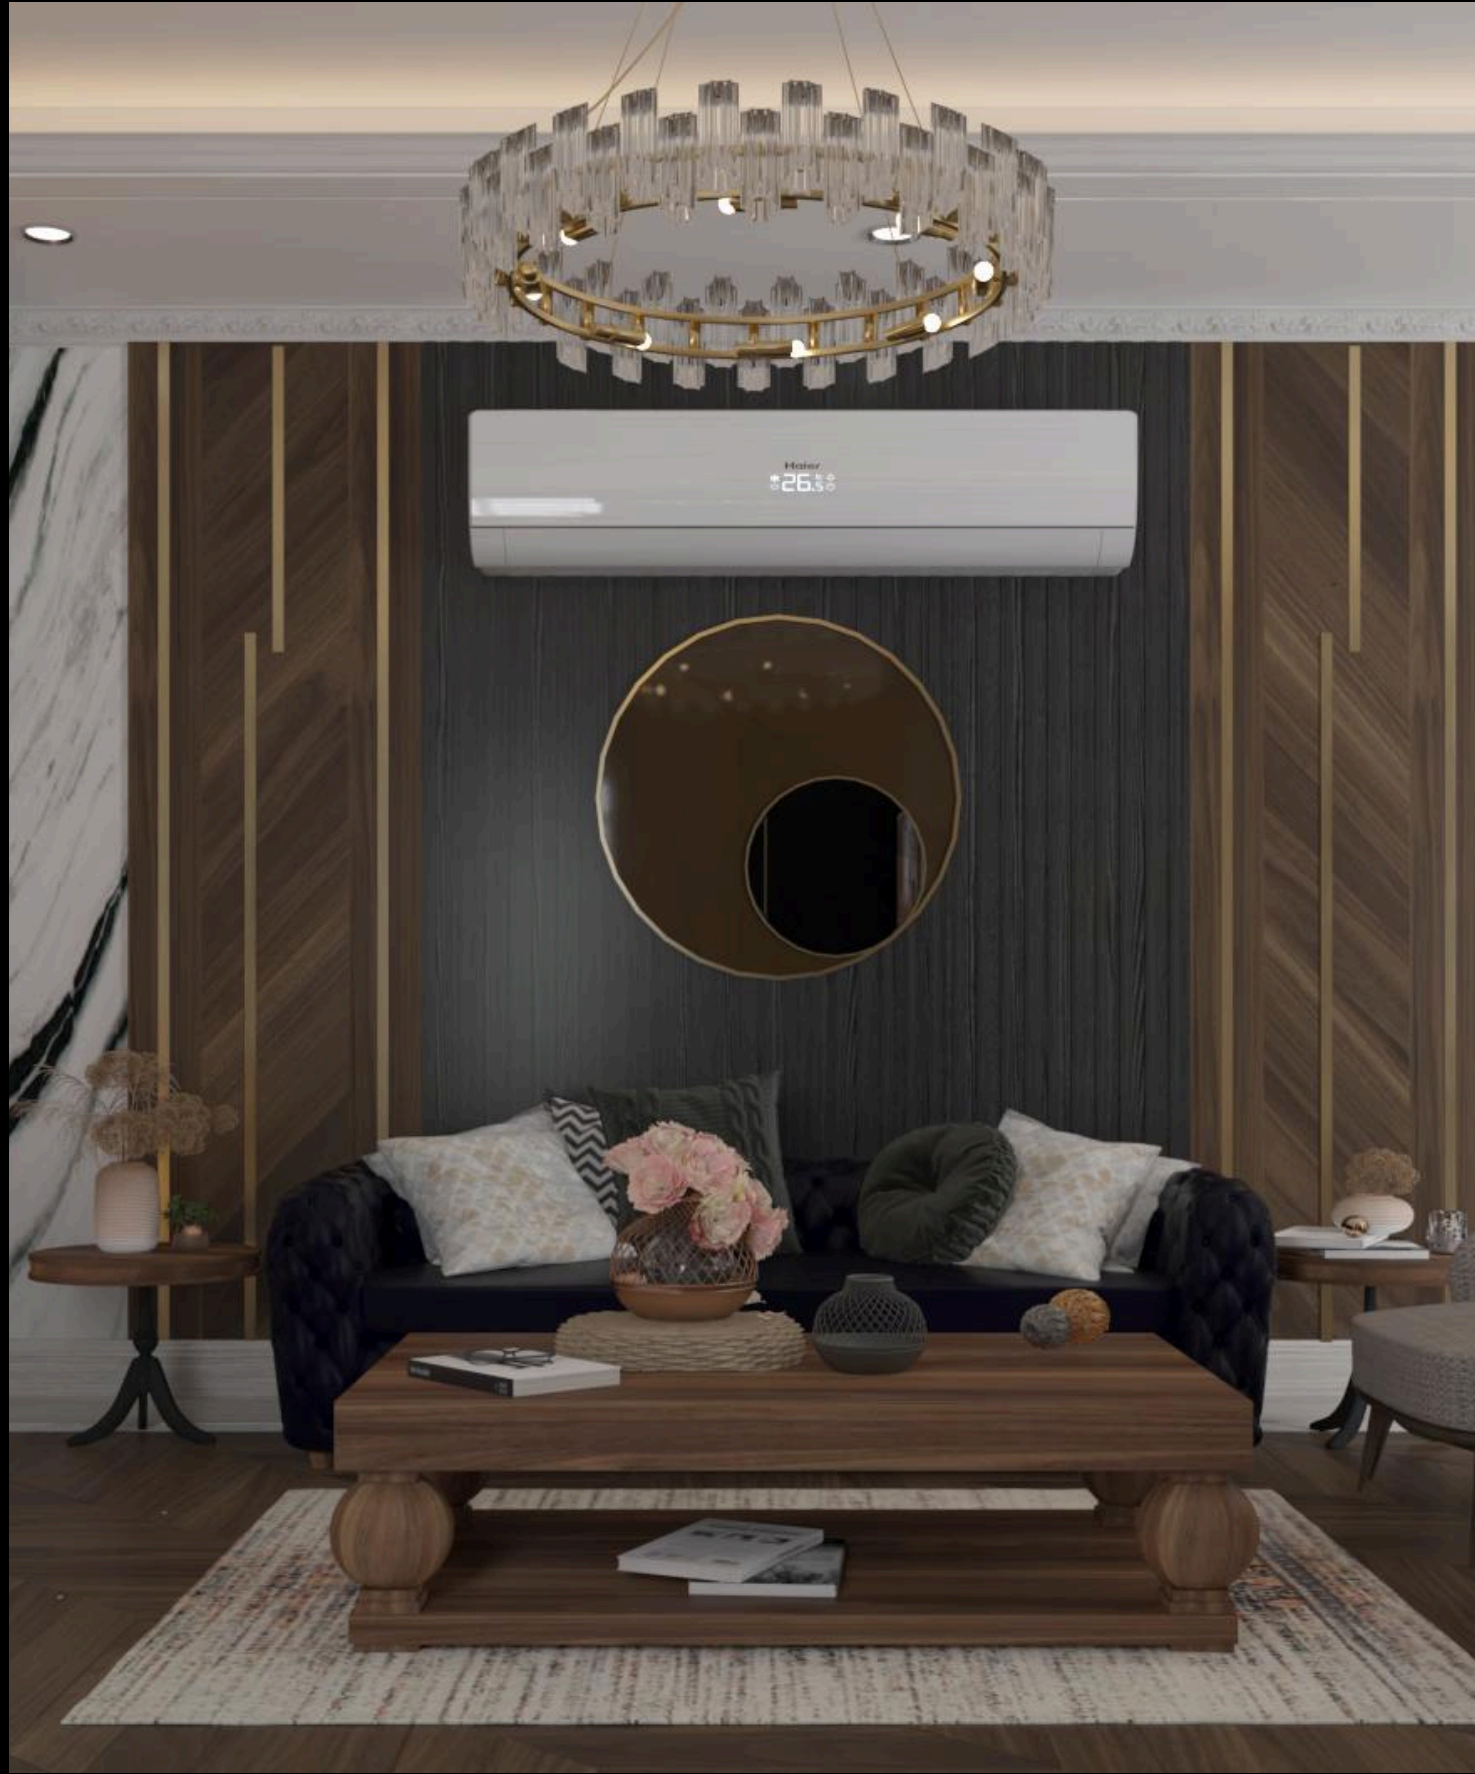

MOSTASHARREN APARTMENT