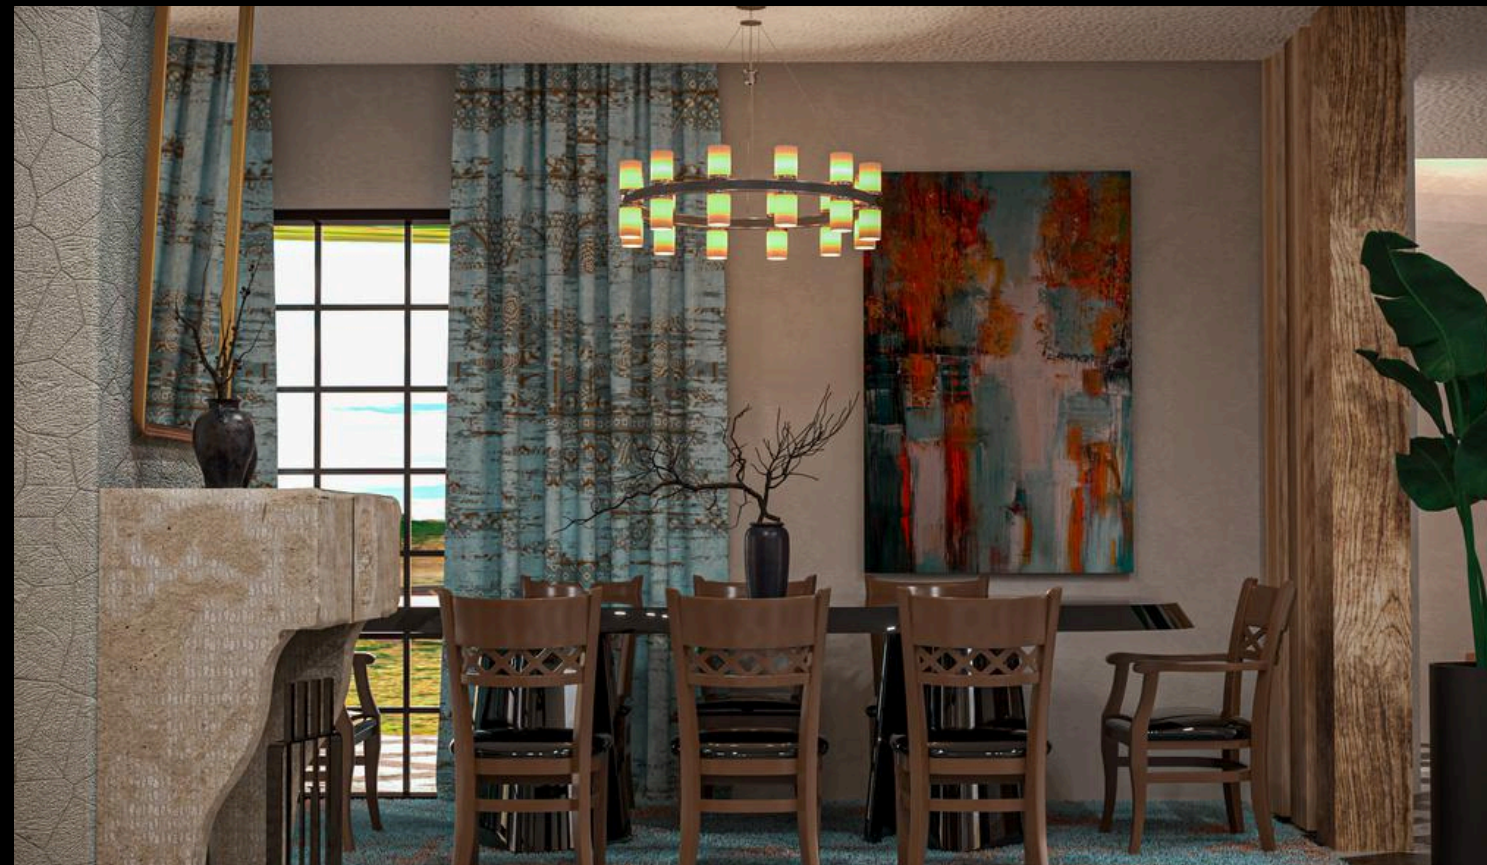

COUNTRY HOUSE