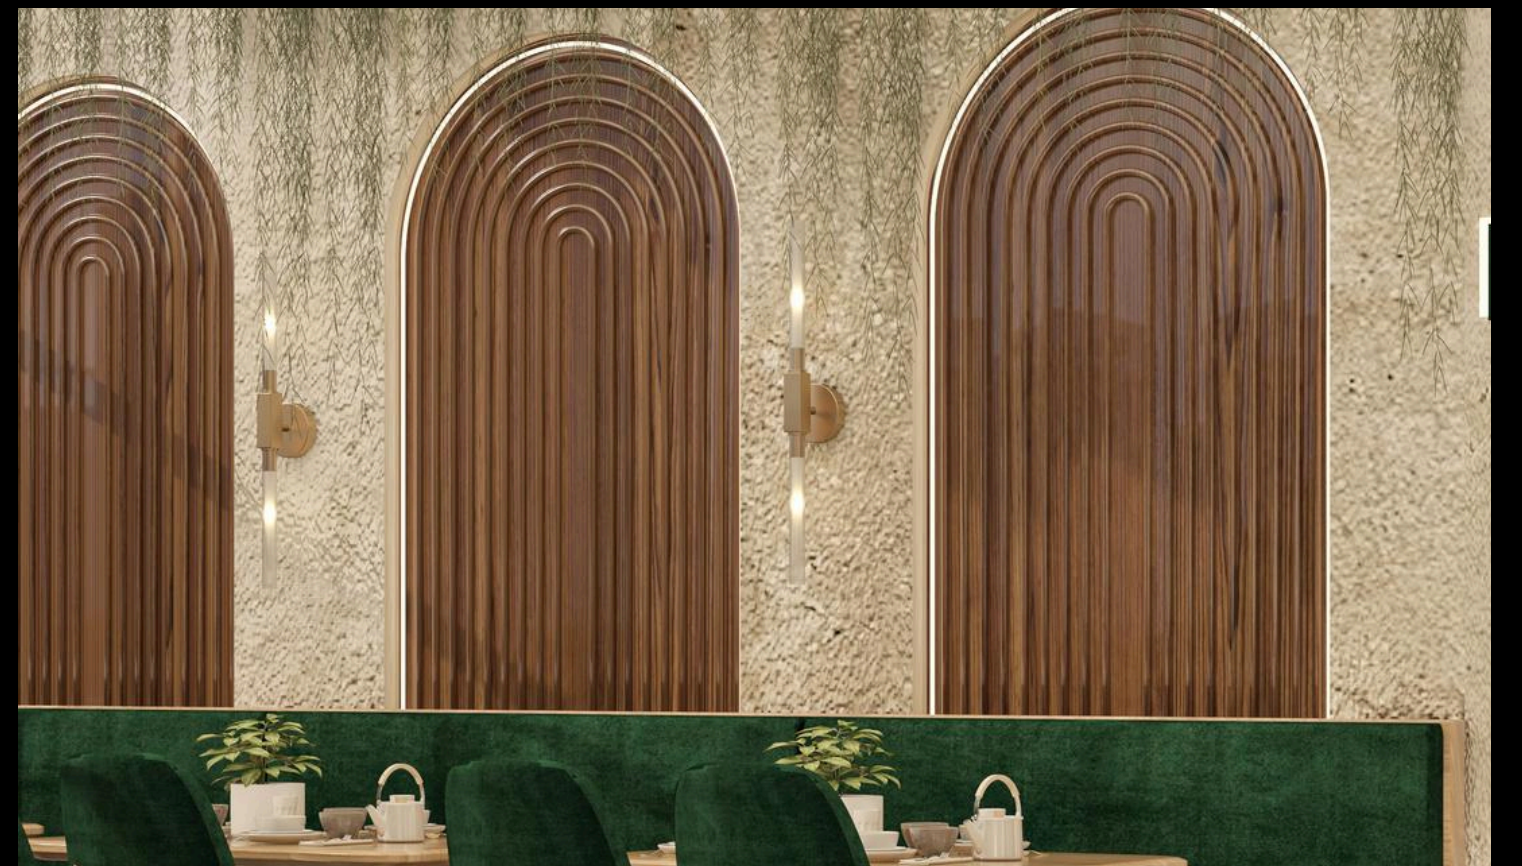

ÖZEL DESSERTS