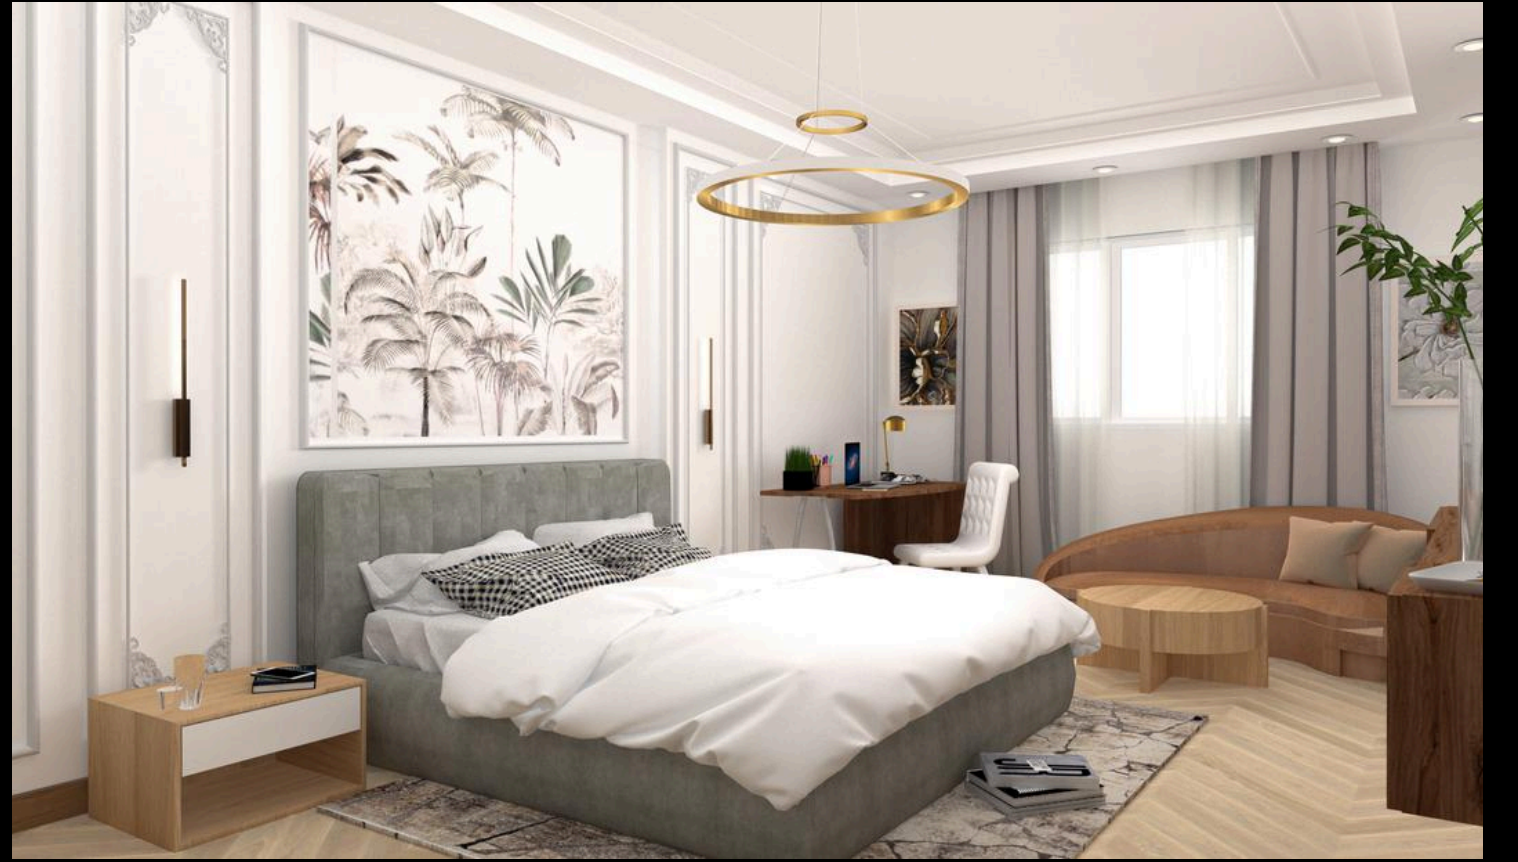

MOSTASHARREN APARTMENT