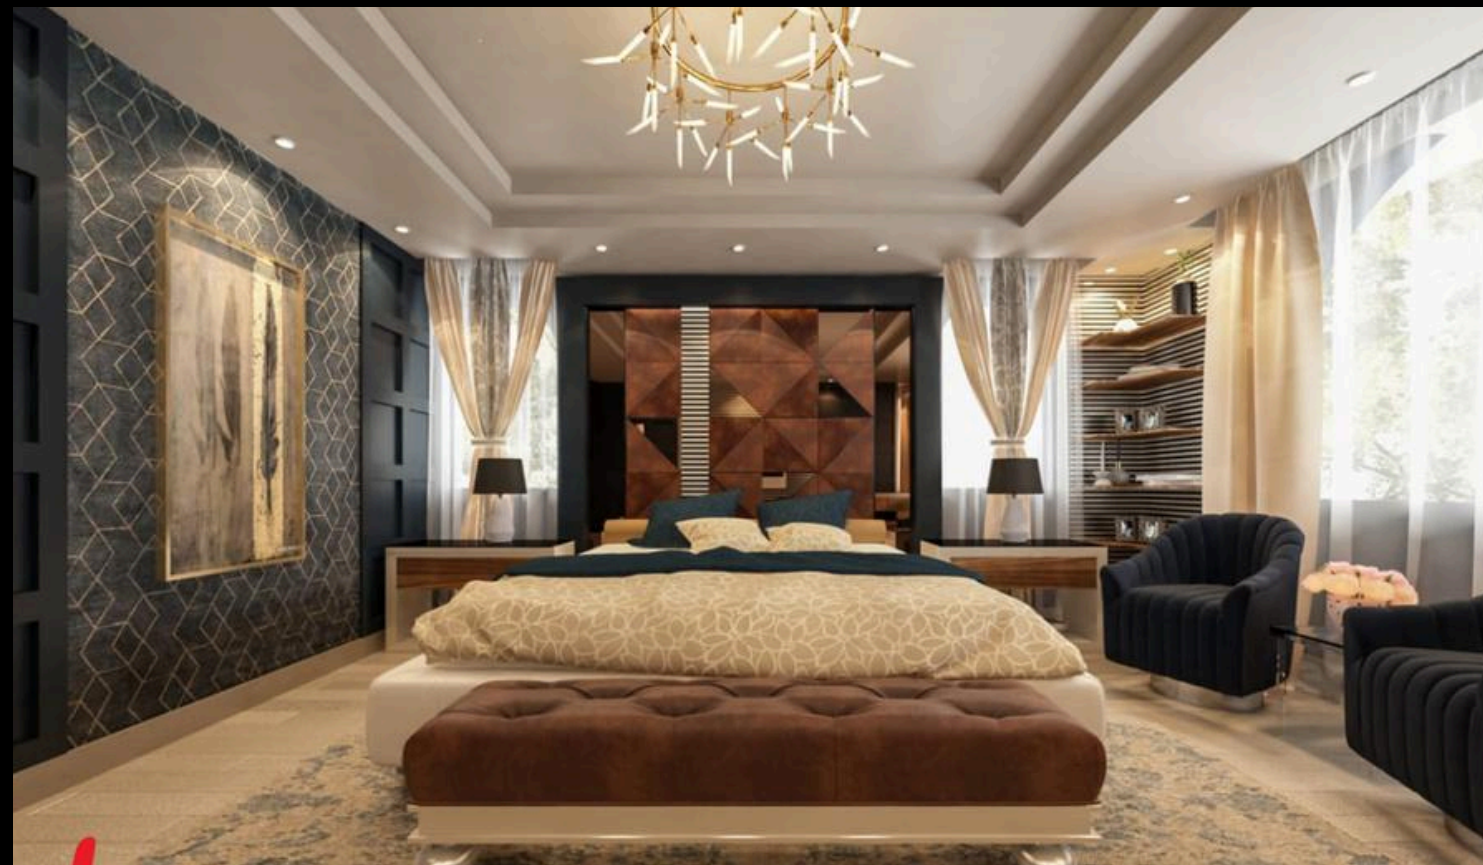

MADINATY VILLA

MADINATY VILLA

UPTOWN CAIRO VILLA

Designing a house as a royal palace was definitely a challenge to conquer. We used shades of pink and gold along with flowers copper chandlery, luxurious sculptures and hanging chandeliers also choosing classic furnishings merged with modern ones in the living rooms and bedrooms to create a feeling of comfort and luxury.

UPTOWN CAIRO VILLA

UPTOWN CAIRO VILLA

BANAFSAG VILLA

Imagine walking up the grand, sweeping staircase of a New Classic-Modern house, surrounded by bright and vibrant colors. As you reach the top, you are greeted with the sight of gleaming white marble floors, adding a touch of elegance and sophistication to the already stunning entryway.