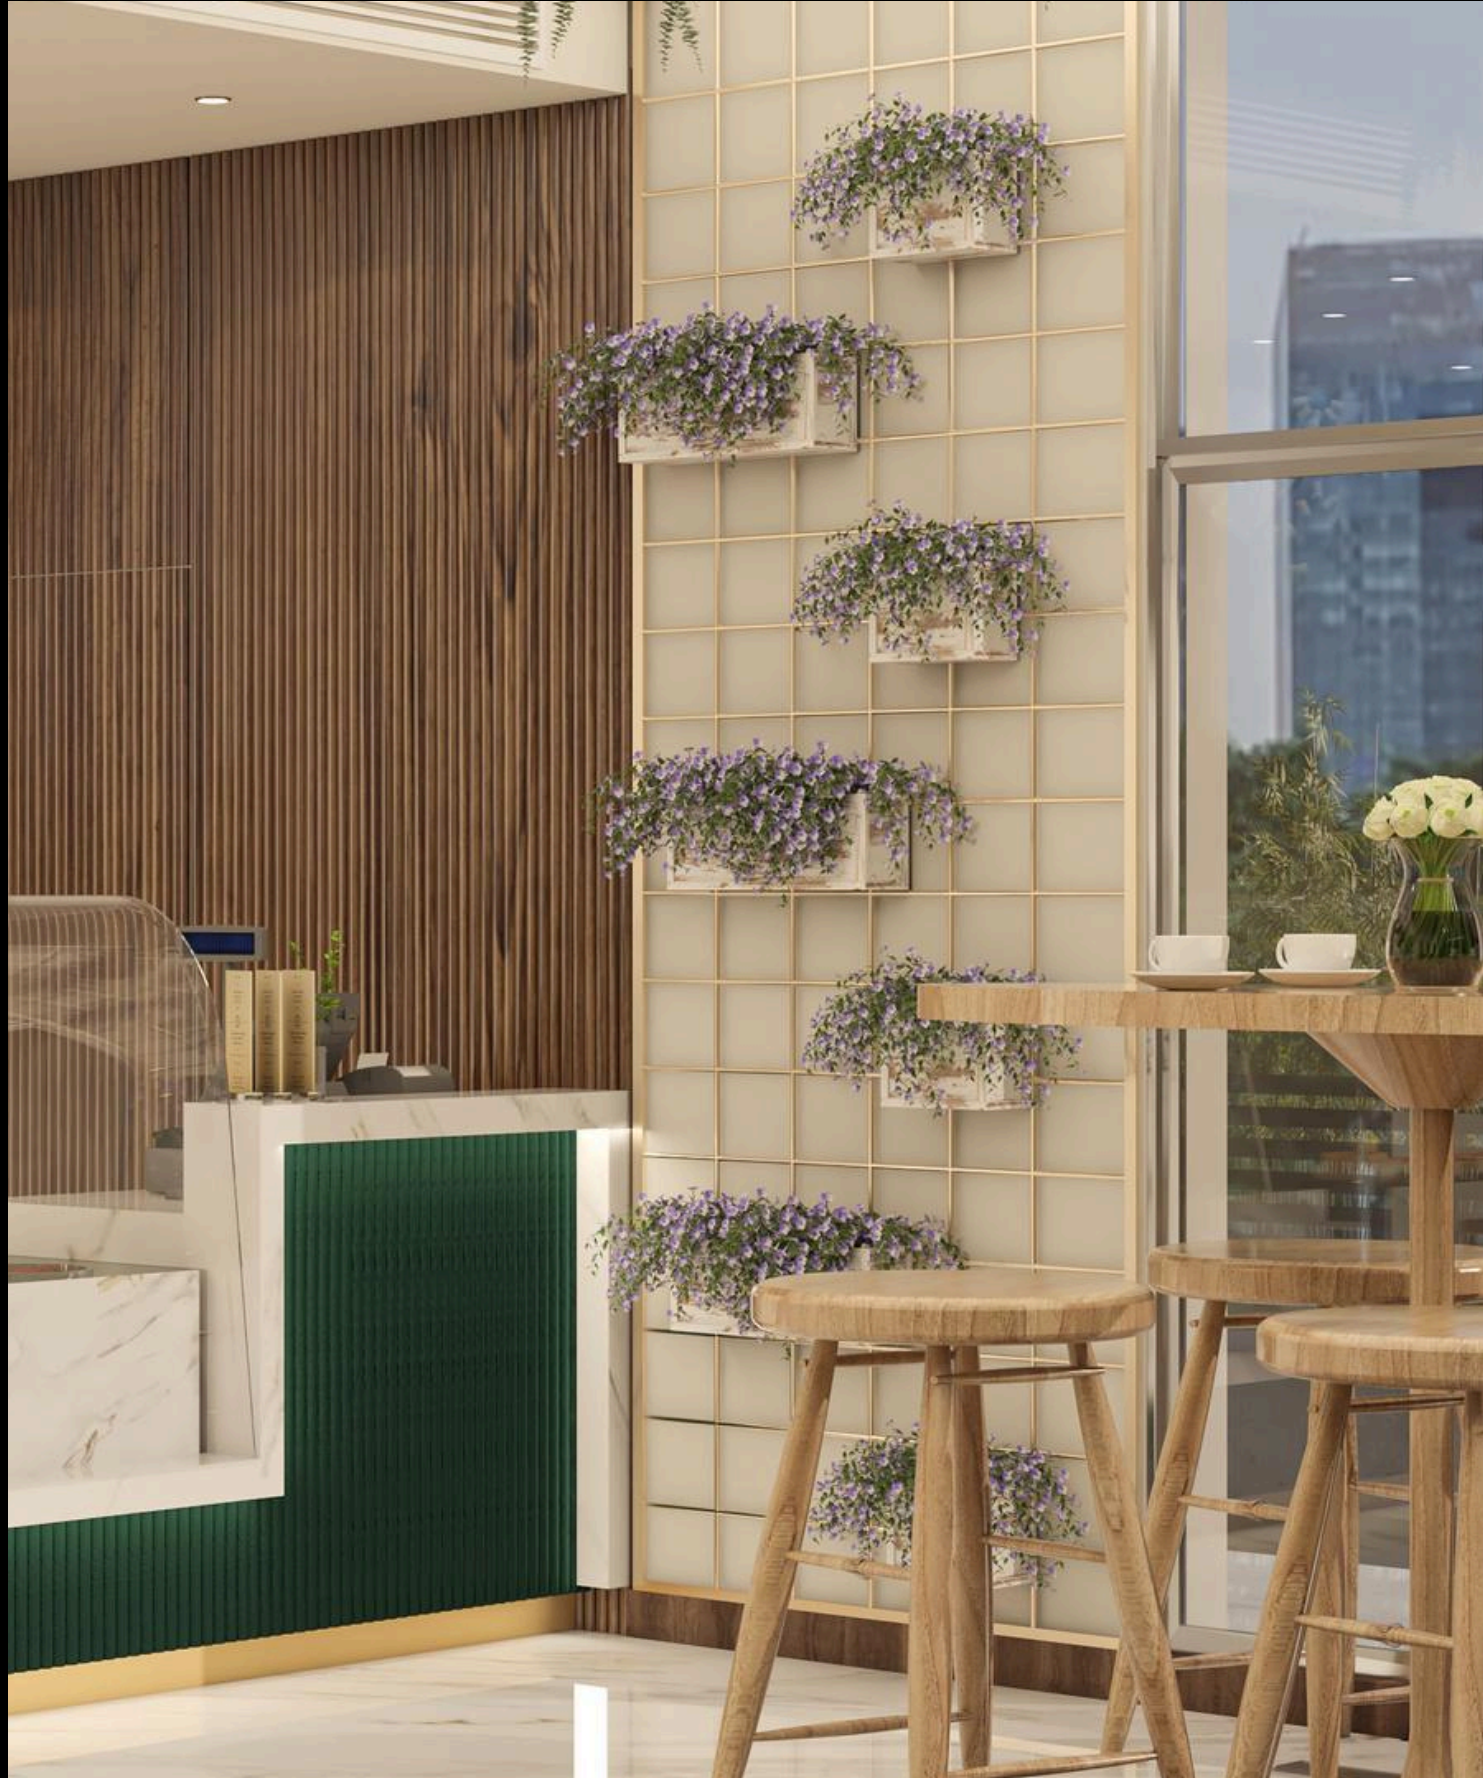

ÖZEL DESSERTS