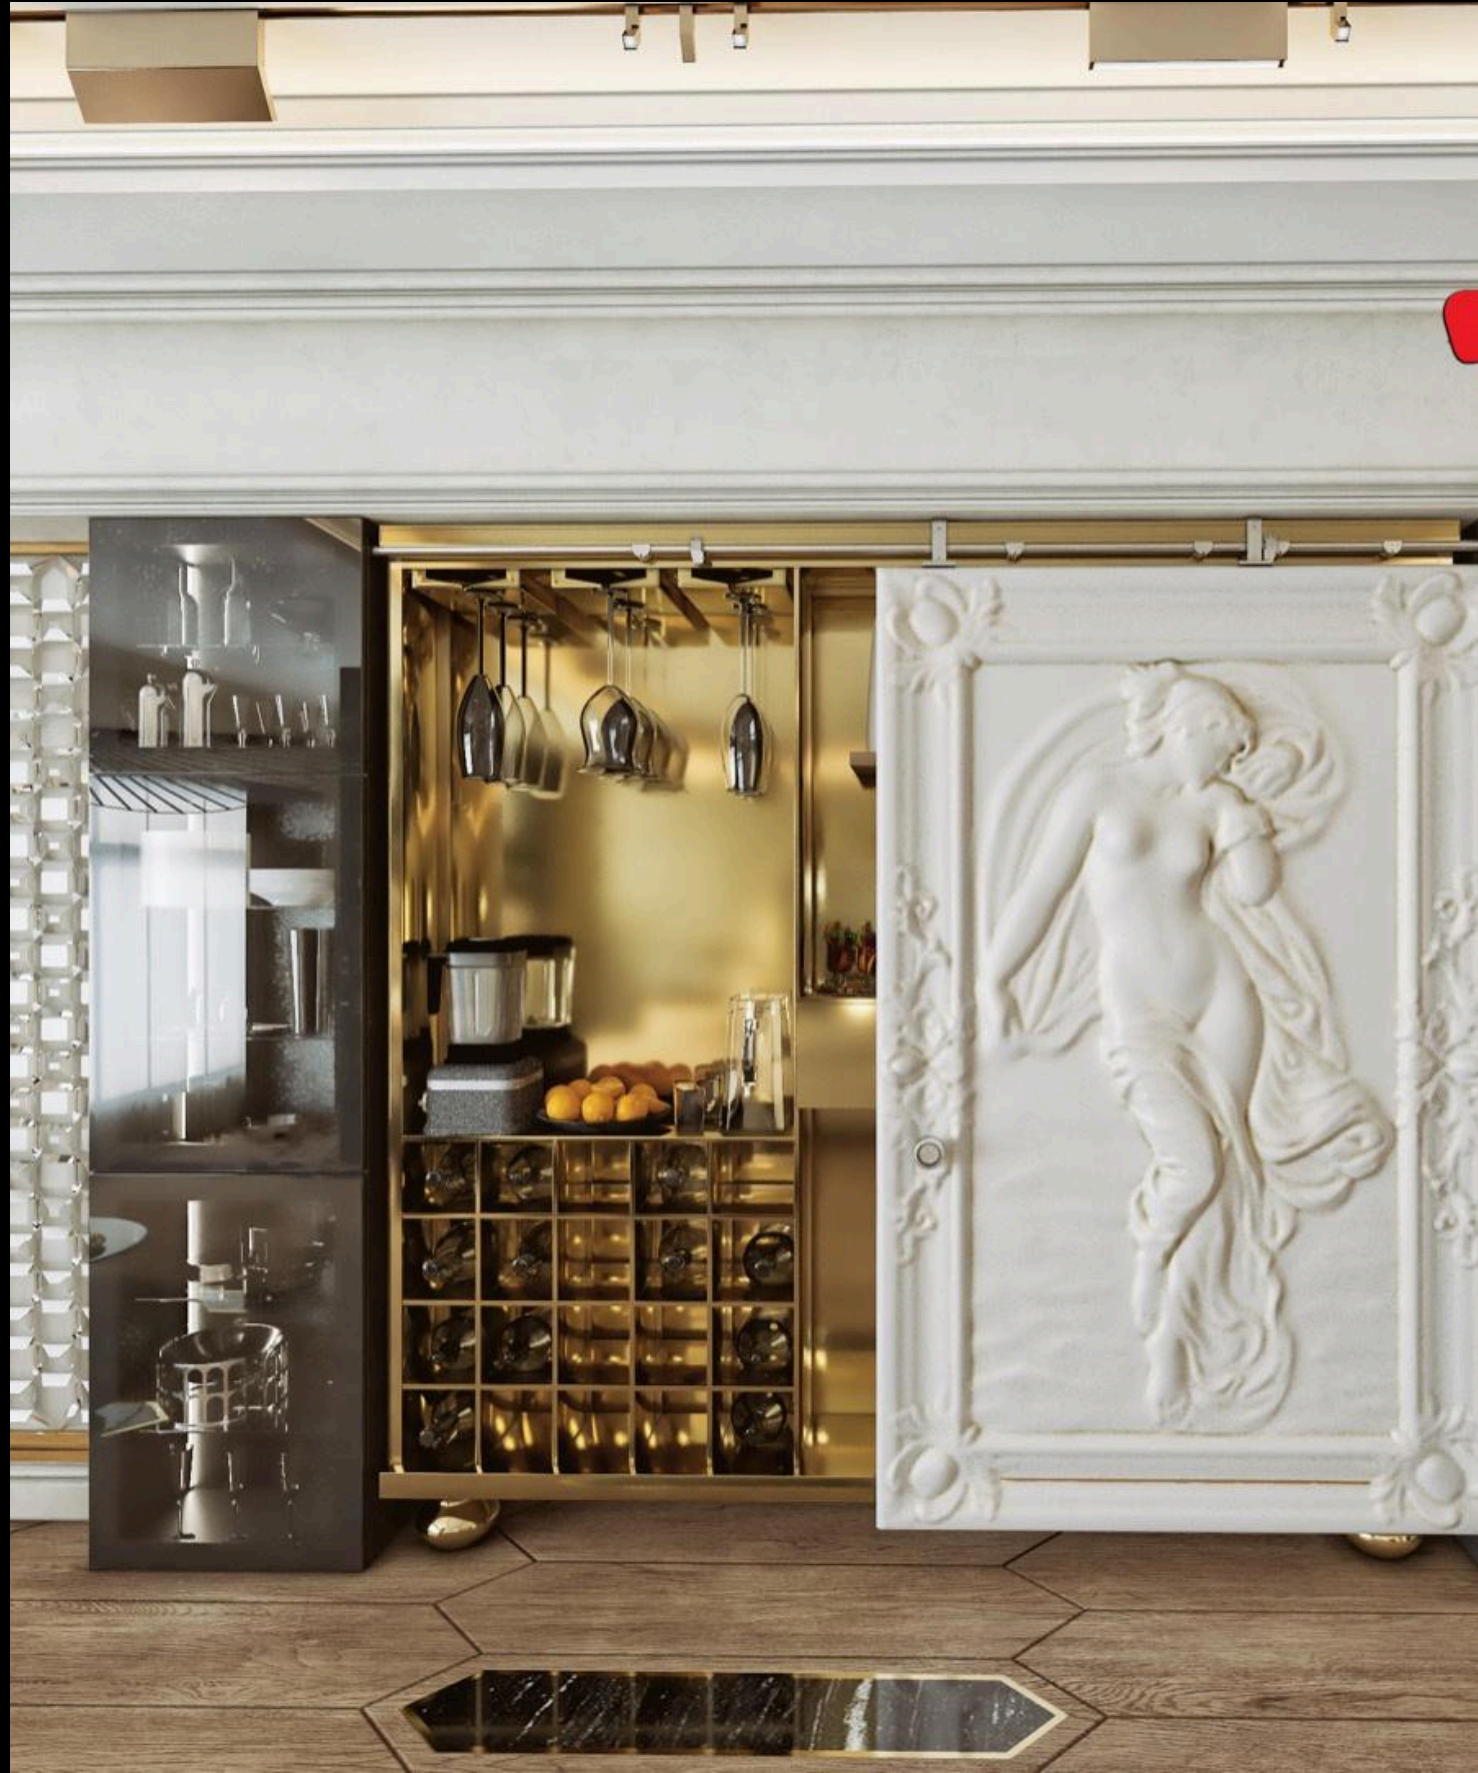

MOHANDSEN APARTMENT