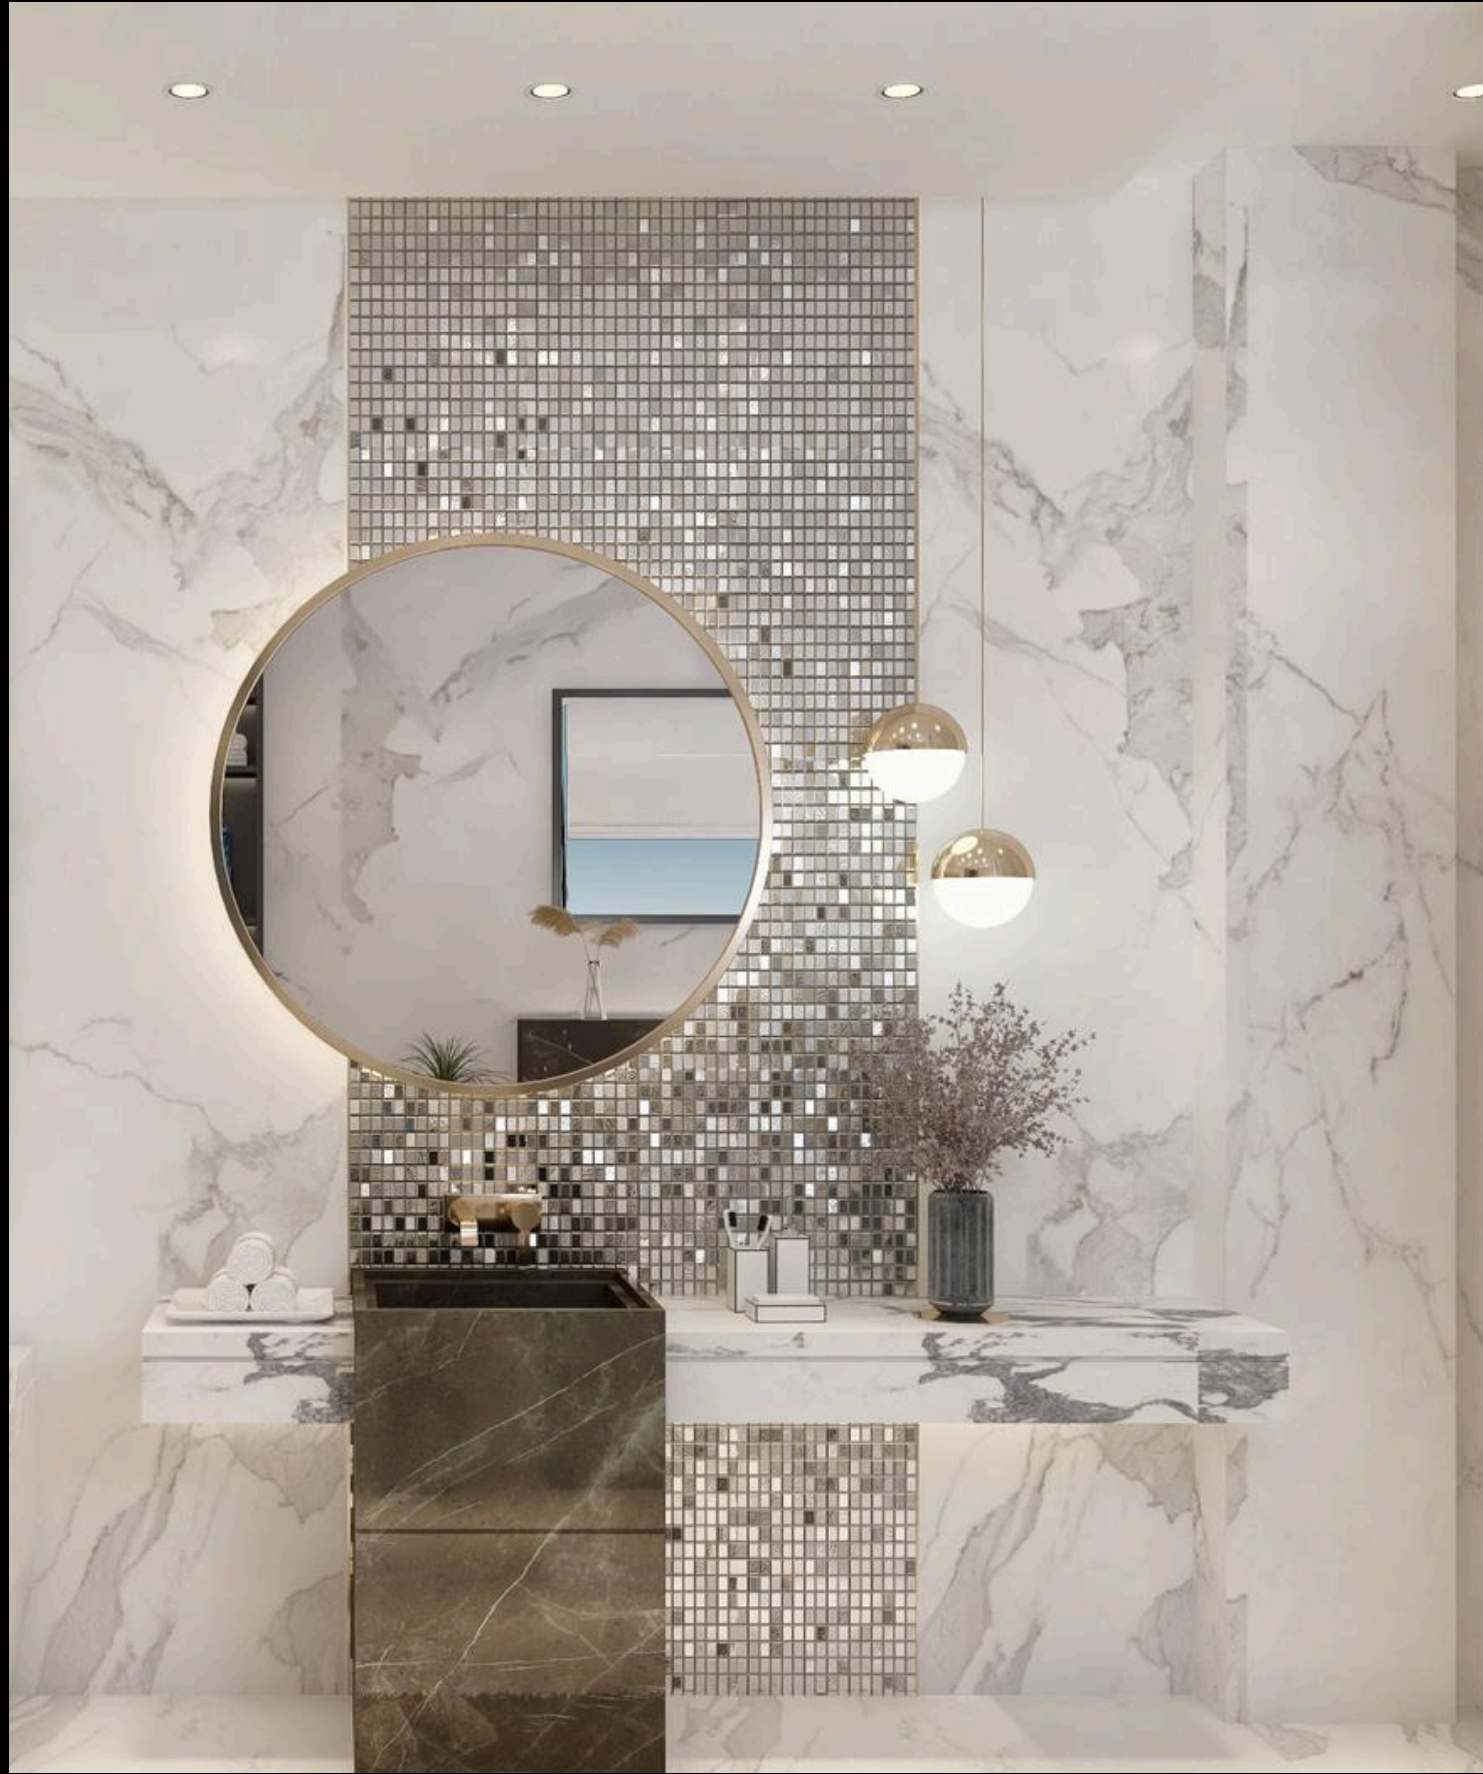

HELIOPOPOLIS APARTMENT

HELIOPOLEIS APARTMENT

STONE RESIDENCE

This project was designed with the idea to make a great balance between luxury elements and comfortable ones. Adding blush pink to this color palette gave the design a polished look that captures the eye, moreover adding decor pieces that showered the design with luxury, and flowers that give a sense of belonging and calmness.