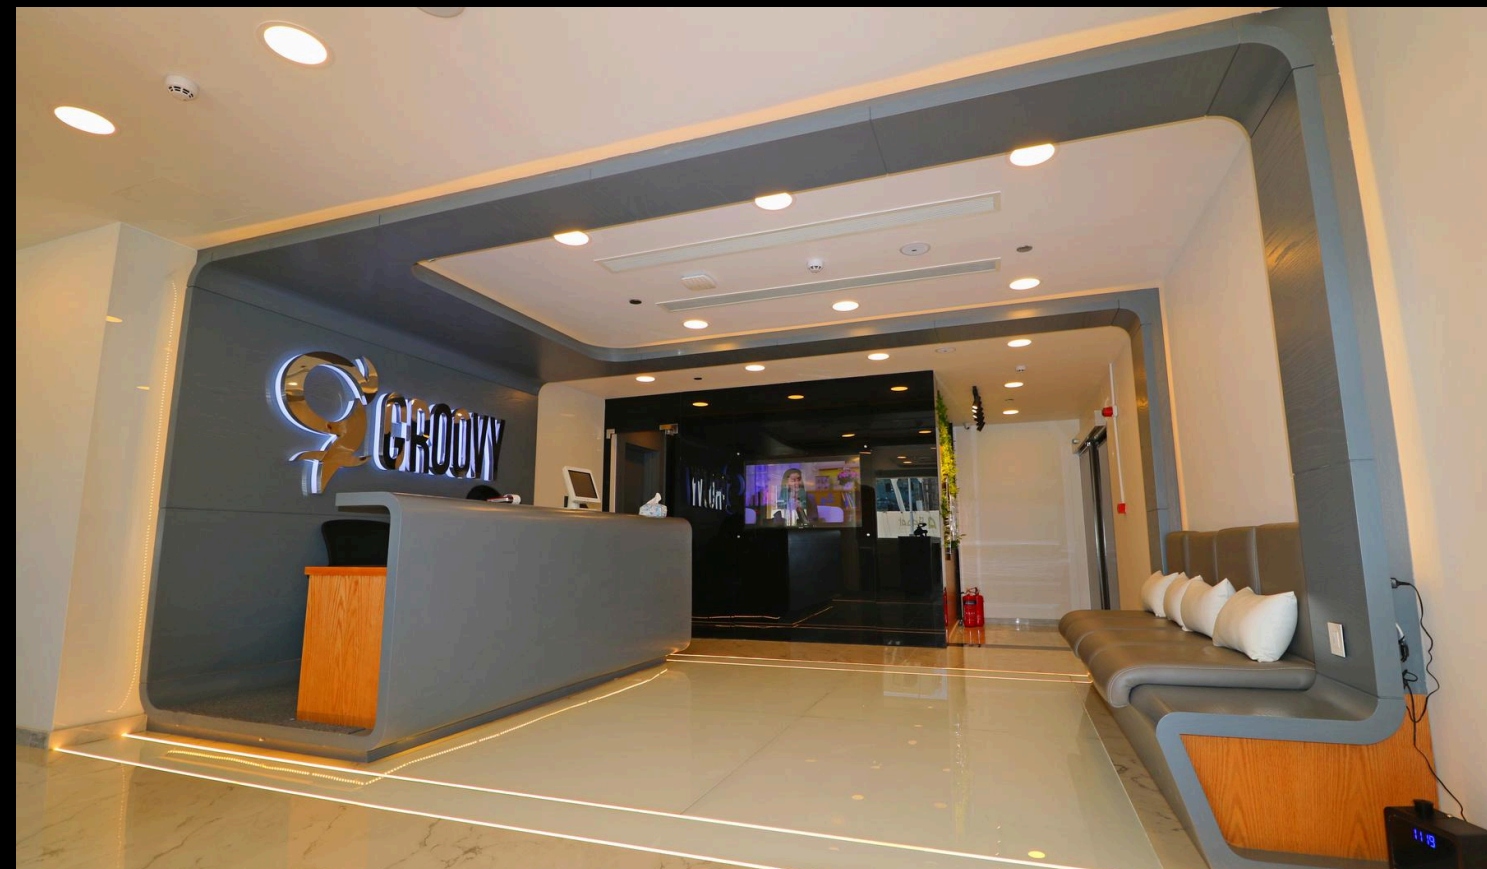

GROOVY CLINICS